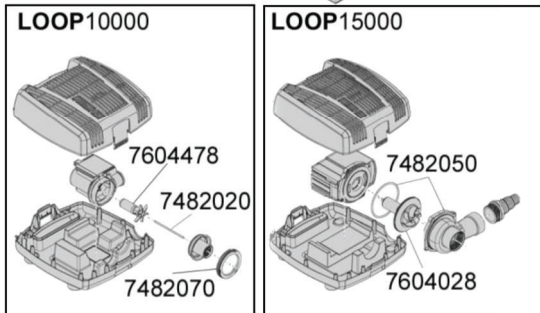

## 5202 Flow-through filter **LOOP**10000

## 5203 Flow-through filter **LOOP**15000

# EHEIM

Spare parts. Subject to change without prior notice.

Order no.	Spare part	5202/5203
2517101	Filter media <b>FILTERMEC</b> (2,0 l)	
2629110	Adsorptive filter pad <b>REFINECOAL</b>	
2629310	Fine filter pads <b>REPLAYFINE</b> (2 Stück)	
2629510	Filter pads <b>REPLAYRAW</b> (2 Stück)	
4102010	UVC-lamp <b>GLOWUVC11</b> (11 Watt)	
7482020	Ceramic shaft with bushings for <b>LOOP</b> 10000	
7482050	Pump housing complete with sealing ring and 3x screws for <b>LOOP</b> 15000	
7482070	Pump cover with bushing, sealing ring and locking ring for <b>LOOP</b> 10000	
7604028	Impeller (50Hz) for <b>LOOP</b> 15000	
7604478	Impeller (50Hz) for <b>LOOP</b> 10000	