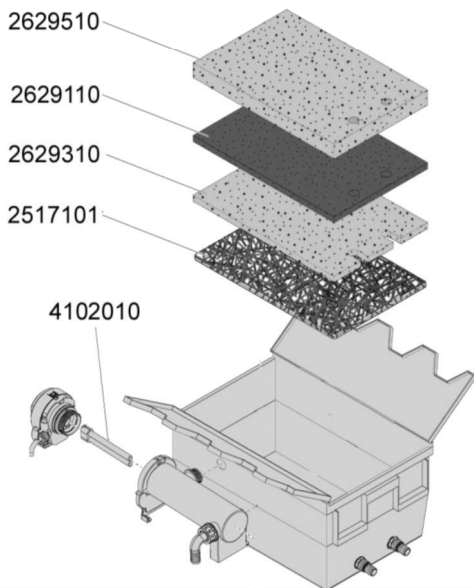

## 5202 Flow-through filter **LOOP**10000

## 5203 Flow-through filter **LOOP**15000

# EHEIM

Spare parts. Subject to change without prior notice.

Order no.	Spare part	5202/5203
2517101	Filter media <b>FILTERMEC</b> (2,0 l)	
2629110	Adsorptive filter pad <b>REFINECOAL</b>	
2629310	Fine filter pads <b>REPLAYFINE</b> (2 Stück)	
2629510	Filter pads <b>REPLAYRAW</b> (2 Stück)	
4102010	UVC-lamp <b>GLOWUVC11</b> (11 Watt)	
7482020	Ceramic shaft with bushings for <b>LOOP</b> 10000	
7482050	Pump housing complete with sealing ring and 3x screws for <b>LOOP</b> 15000	
7482070	Pump cover with bushing, sealing ring and locking ring for <b>LOOP</b> 10000	
7604028	Impeller (50Hz) for <b>LOOP</b> 15000	
7604478	Impeller (50Hz) for <b>LOOP</b> 10000	