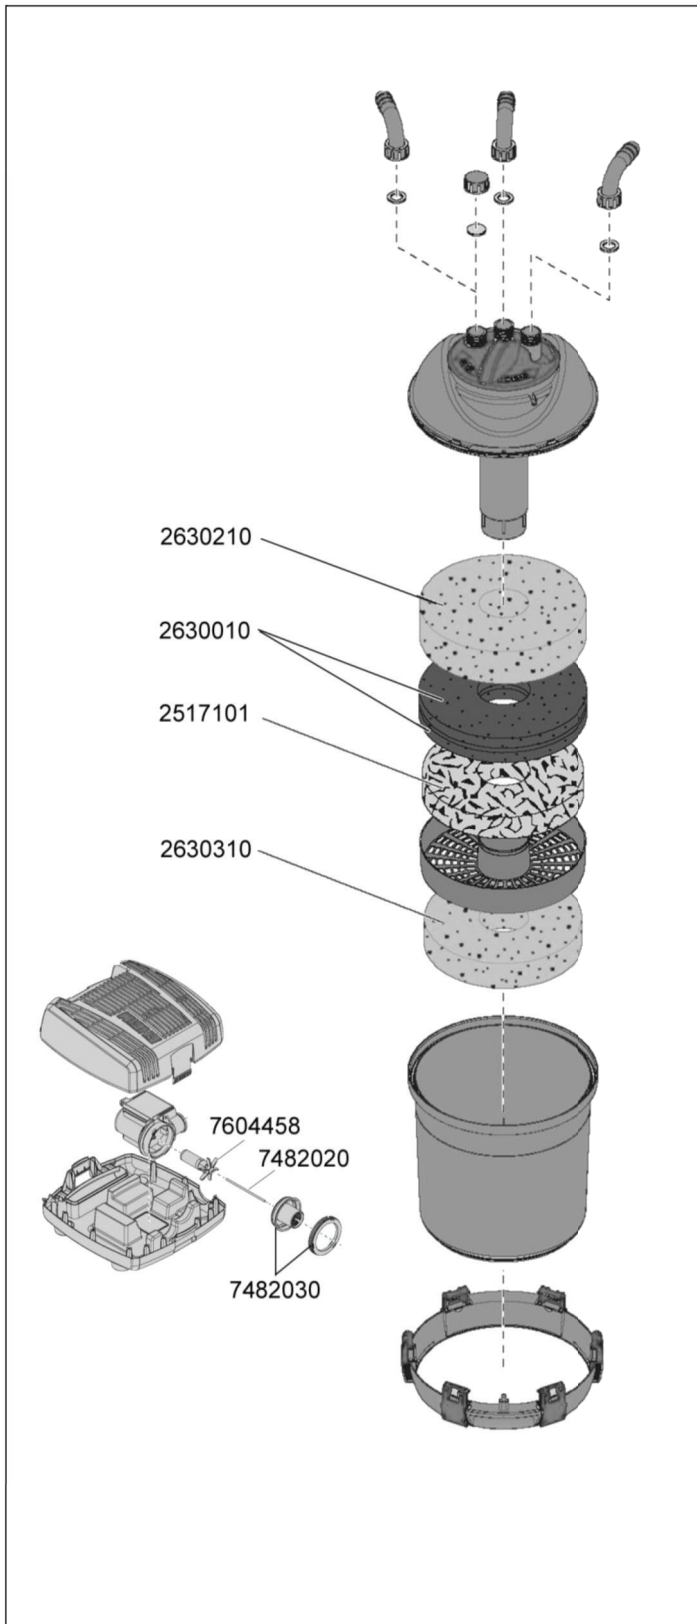

Spare parts. Subject to change without prior notice

Order no.	Spare part	5210
2517101	Filtermaterial <b>FILTERMEC</b> (2,0 l)	
2630010	Adsorptive filter pad <b>REFINECOAL</b>	
2630210	Fine filter pads <b>REPLAYFINE</b> (2 pieces)	
2630310	Filter pads <b>REPLAYRAW</b> (2 pieces)	
7482020	Ceramic shaft with bushings	
7482030	Pump cover with bushing, sealing ring and locking ring	
7604458	Impeller (50Hz)	